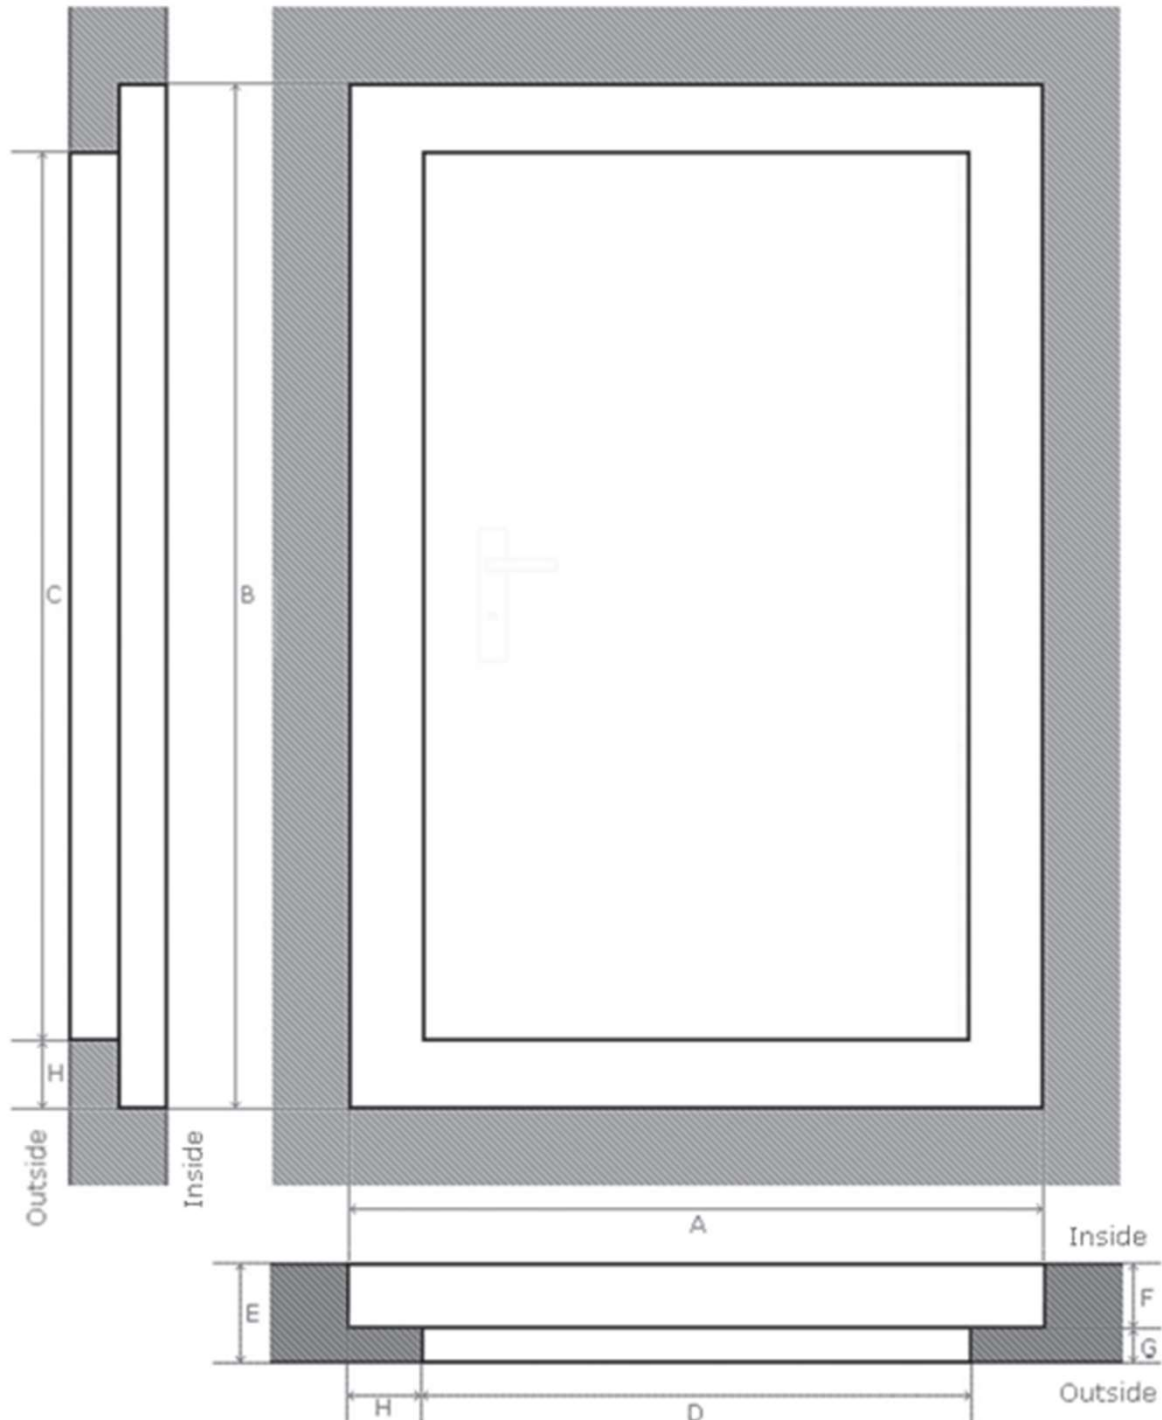

PRODUCT DIMENSIONS

CABIN DOOR

Product	Weight	A	B	C	D	E	G	H	I	J	K	L	M
CD-30VR	7,4 kg	622	722	36	530	633	4	40	*	502	562	602	662
CD-38VR	9,9 kg	723	915	36	638	831	4	40	*	595	655	787	847
CD-40VR	11,8 kg	722	1113	36	630	1024	4	40	*	602	662	993	1053

* Depends on wall thickness

CD30VL, CD38VL and CD40VL have the same dimensions but are left turning.
The opening side is meant to be installed inside the living area.

CUTOUT DIMENSIONS CABIN DOOR

Product	A	B	C	D	E	F	G	H
CD-30VR	570	673	613	510	*	42	*	30
CD-38VR	665	857	797	605	*	42	*	30
CD-40VR	670	1063	1003	610	*	42	*	30

* Depends on wall thickness

CD30VL, CD38VL and CD40VL have the same dimensions but are left turning.