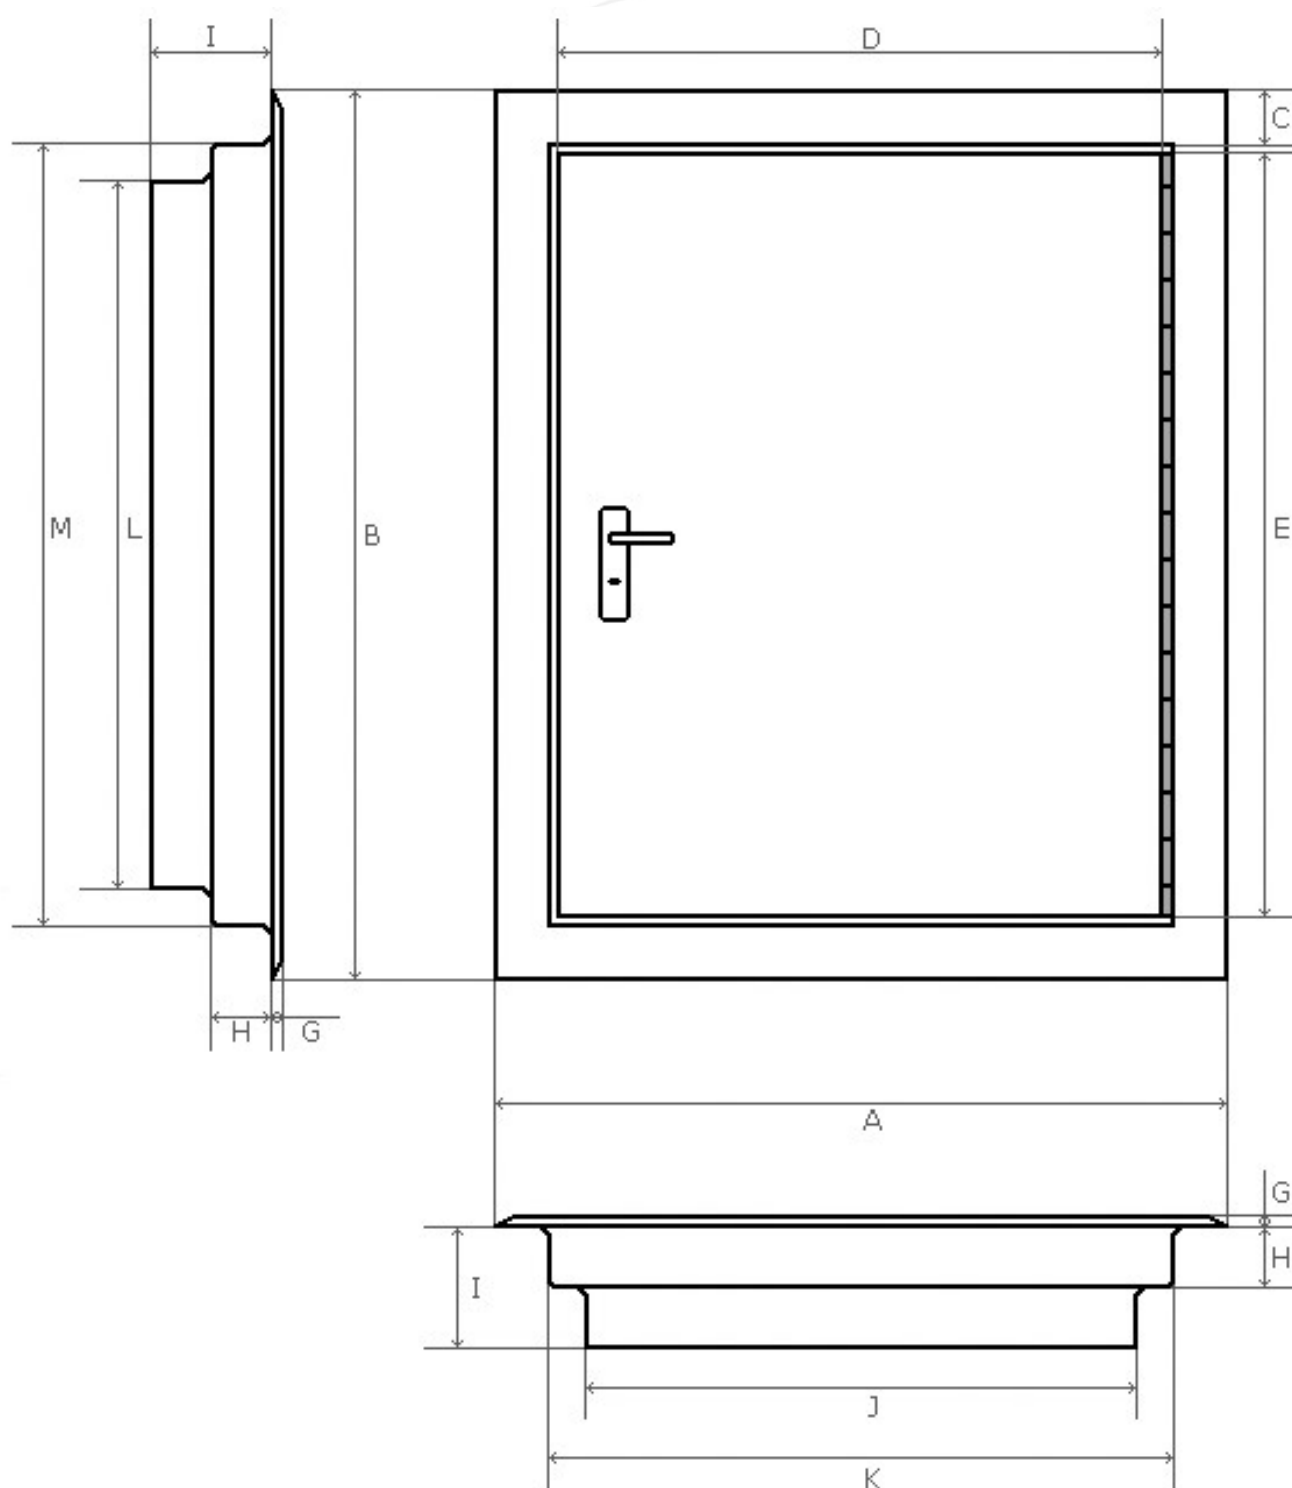

PRODUCT DIMENSIONS

CABIN DOOR

Product	Weight	A	B	C	D	E	G	H	I	J	K	L	M
CD-30VR	7,4 kg	622	722	36	530	633	4	40	*	502	562	602	662
CD-38VR	9,9 kg	723	915	36	638	831	4	40	*	595	655	787	847
CD-40VR	11,8 kg	722	1113	36	630	1024	4	40	*	602	662	993	1053

* Depends on wall thickness

CD30VL, CD38VL and CD40VL have the same dimensions but are left turning.
The opening side is meant to be installed inside the living area.

CUTOUT DIMENSIONS CABIN DOOR

Product	A	B	C	D	E	F	G	H
CD-30VR	570	673	613	510	*	42	*	30
CD-38VR	665	857	797	605	*	42	*	30
CD-40VR	670	1063	1003	610	*	42	*	30

* Depends on wall thickness

CD30VL, CD38VL and CD40VL have the same dimensions but are left turning.