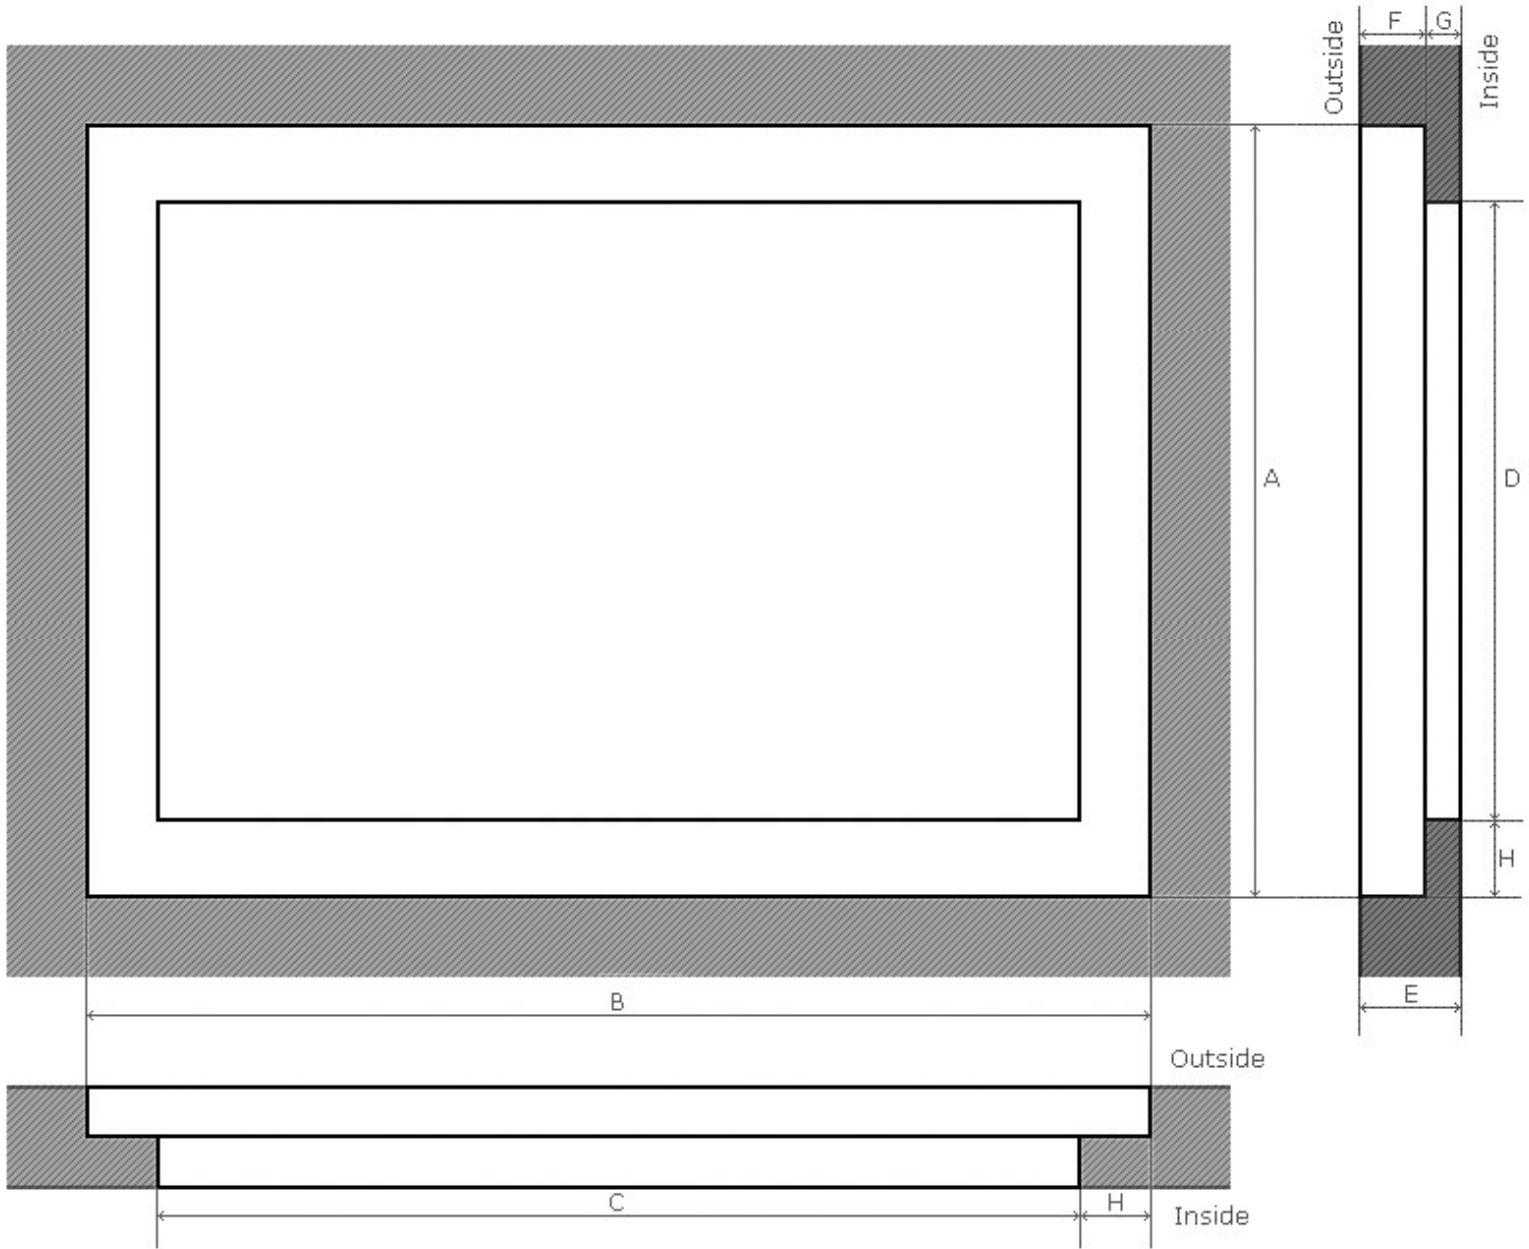

PRODUCT DIMENSIONS

PANORAMA HATCH

Product	Weight	A	B	C	D	E	G	H	I	J	K	L	M	O
PL-48	23,2 kg	1094	1289	36	1002	1197	4	40	*	966	1034	1161	1229	678

* Depends on wall thickness

outbound.eu

PRODUCT DIMENSIONS

PANORAMA BLIND

Product	Weight	A	B	C	D	E	F
CH-48	5,0 kg	1220	1120	48	95	47	37

CUTOUT DIMENSIONS PANORAMA HATCH

Product	A	B	C	D	E	F	G	H
LU-48	1044	1239	1171	976	*	42	*	30

* Depends on wall thickness