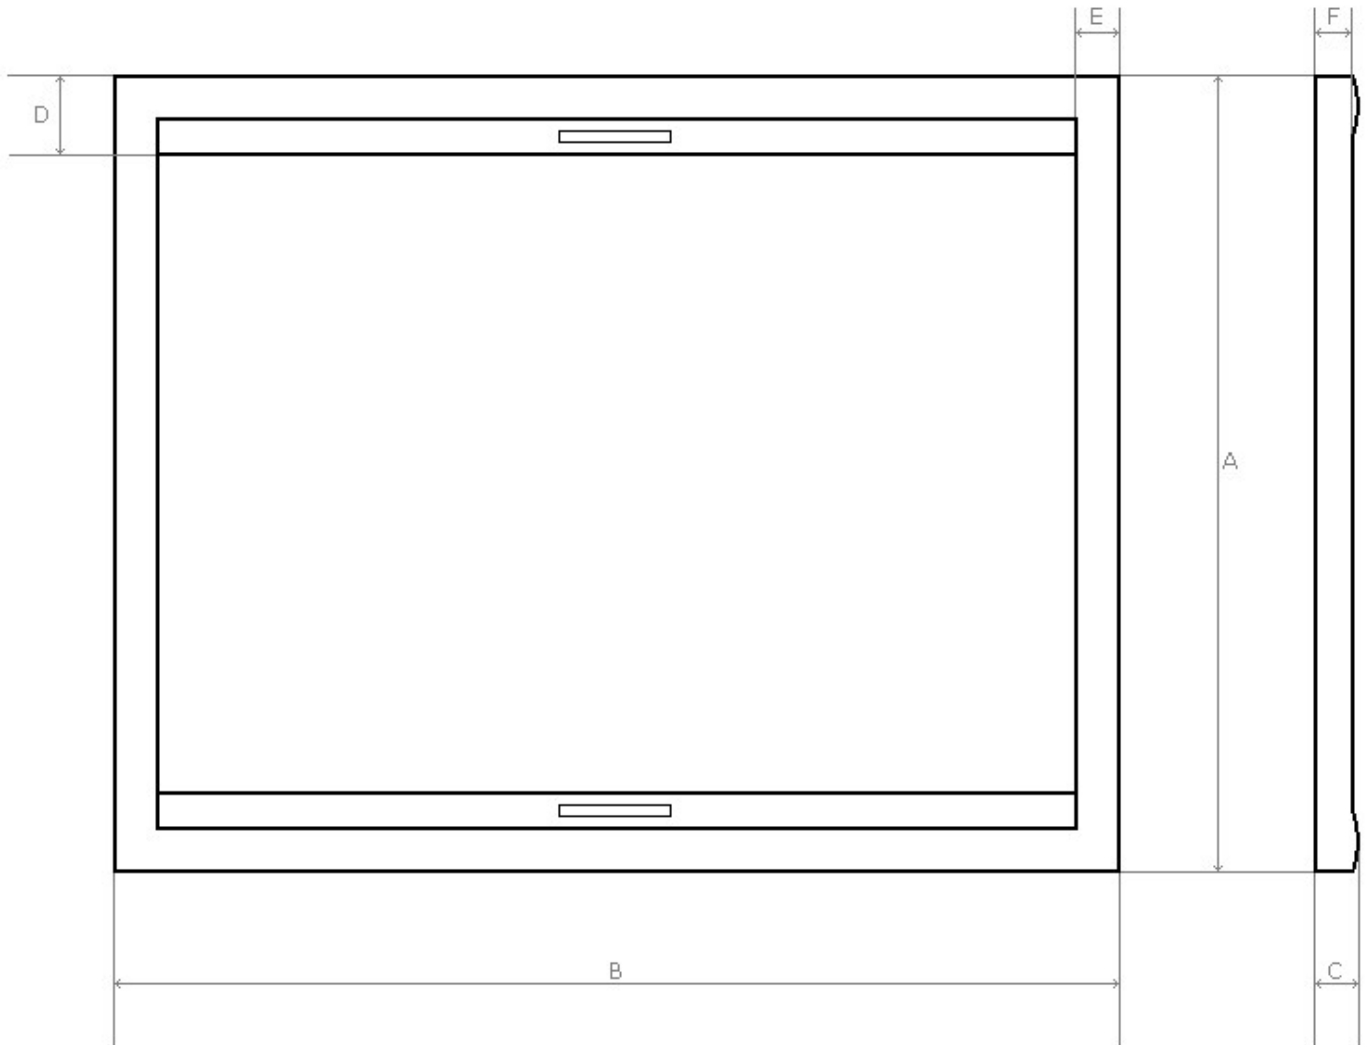

PRODUCT DIMENSIONS

PANORAMA HATCH

Product	Weight	A	B	C	D	E	G	H	I	J	K	L	M	O
PL-48	23,2 kg	1094	1289	36	1002	1197	4	40	*	966	1034	1161	1229	678

* Depends on wall thickness

outbound.eu

PRODUCT DIMENSIONS

PANORAMA BLIND

Product	Weight	A	B	C	D	E	F
CH-48	5,0 kg	1220	1120	48	95	47	37

CUTOUT DIMENSIONS PANORAMA HATCH

Product	A	B	C	D	E	F	G	H
LU-48	1044	1239	1171	976	*	42	*	30

* Depends on wall thickness