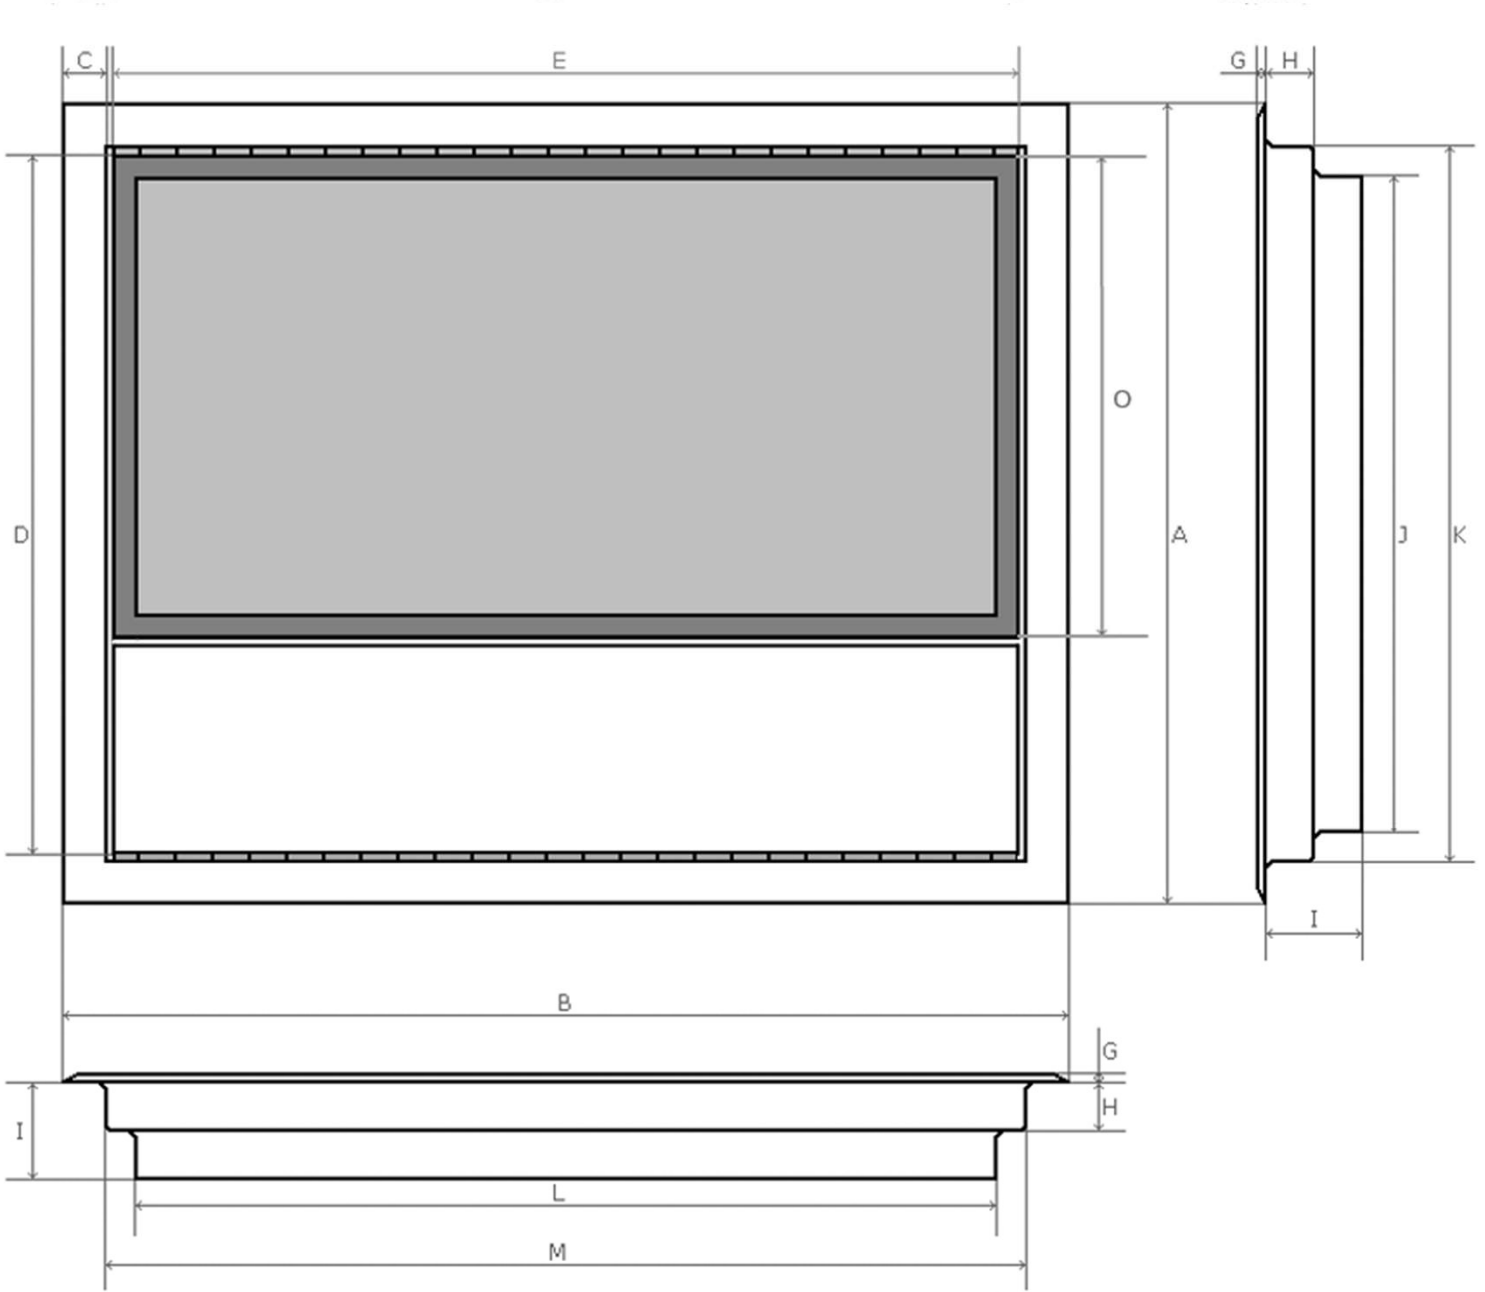

PRODUCT DIMENSIONS

PANORAMA HATCH

Product	Weight	A	B	C	D	E	G	H	I	J	K	L	M	O
PL-48	23,2 kg	1094	1289	36	1002	1197	4	40	*	966	1034	1161	1229	678

* Depends on wall thickness

outbound.eu

PRODUCT DIMENSIONS

PANORAMA BLIND

Product	Weight	A	B	C	D	E	F
CH-48	5,0 kg	1220	1120	48	95	47	37

CUTOUT DIMENSIONS PANORAMA HATCH

Product	A	B	C	D	E	F	G	H
LU-48	1044	1239	1171	976	*	42	*	30

* Depends on wall thickness